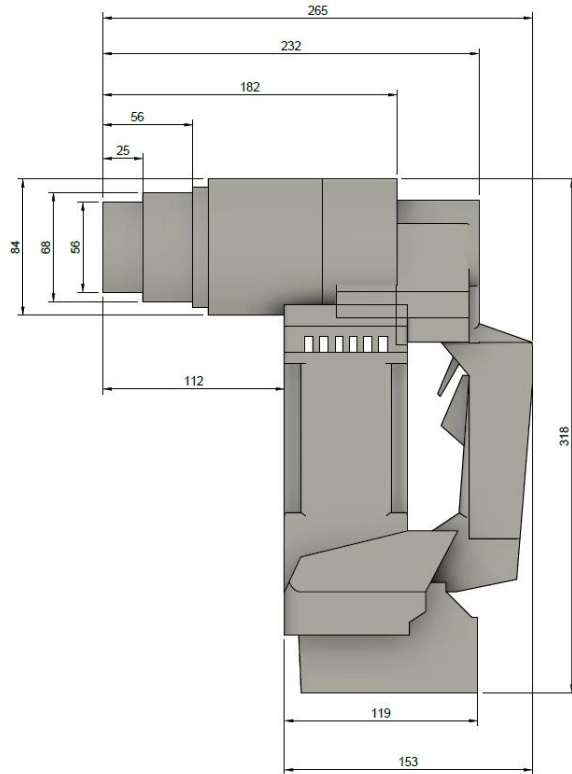

# CSH240 Cordless Shear Wrench

## Adaptable Bolt Diameter

<b>Metric</b>	M16	M20	M22	M24
<b>Imperial</b>	5/8"	3/4"	7/8"	1"

## Extension Sockets

<b>Metric</b>	M22x200	M24x200	100mm Extension Holder
<b>Imperial</b>			

## Specifications

<b>Model</b>	CSH240-BTL
<b>Motor</b>	DC Brushless Motor
<b>Storage Battery</b>	DC 36V
<b>Rated Max. Torque</b>	950 Nm (701 ft-lbs)
<b>No-Load Speed</b>	8 rpm
<b>Weight</b>	7.6kg with M24 socket
<b>Battery Capacity (4.0Ah)</b>	Approx. 160 M24 TCBs installed per full charge