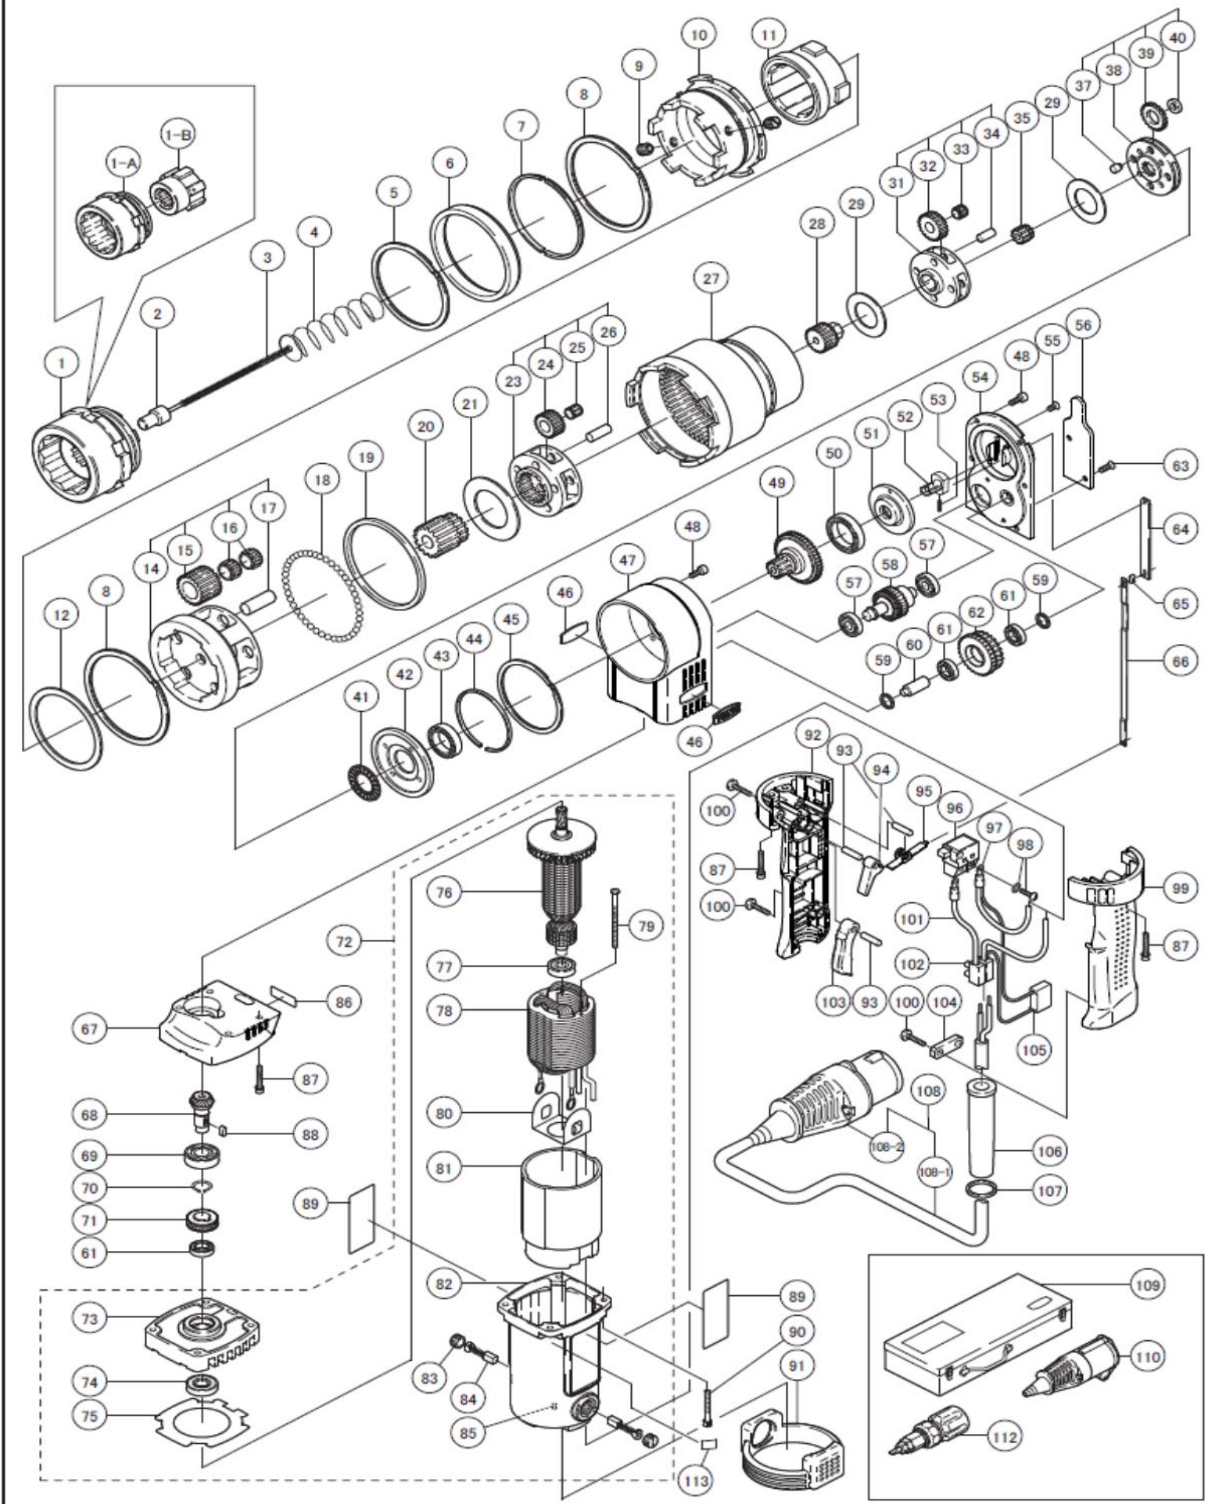

GVC-300EZ

■ Assembly Drawing

[No.1311]

TONE TONE CO., LTD.